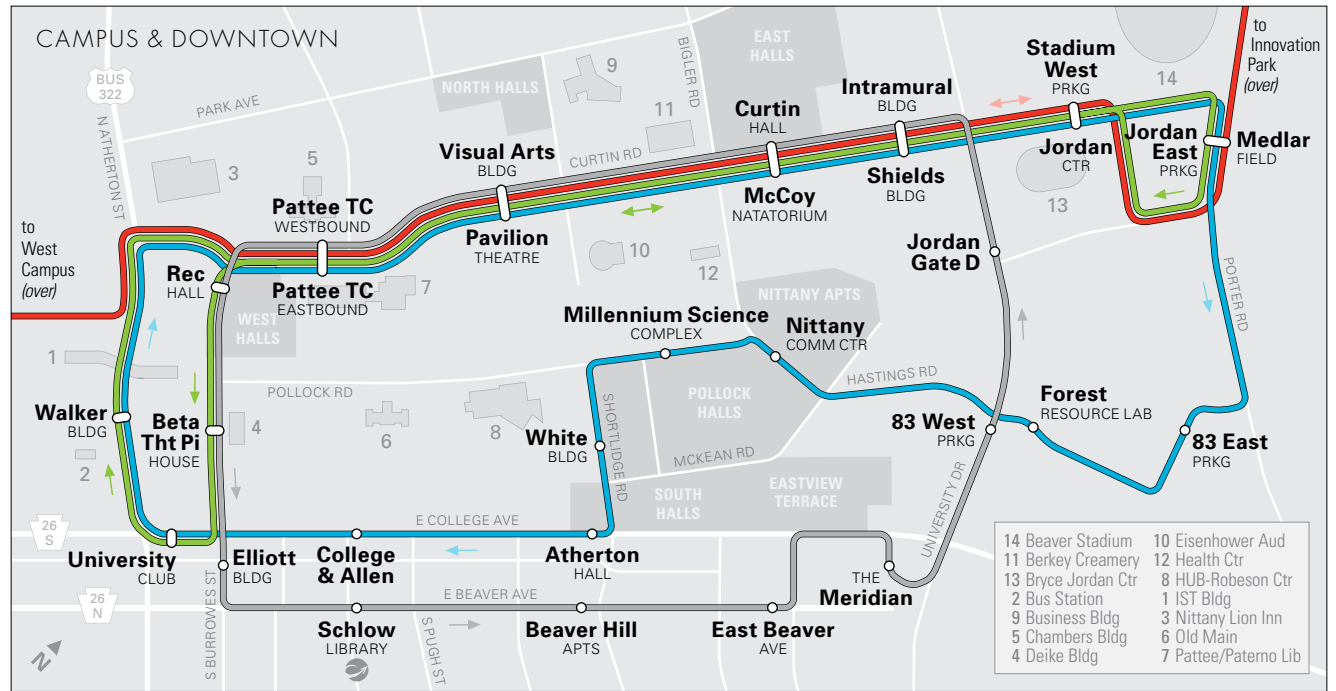

# Routes

- BLUE LOOP**  
Travels clockwise around Campus & Downtown via College Ave
- WHITE LOOP**  
Travels counter-clockwise around Campus & Downtown via Beaver Ave
- RED LINK**  
Travels between West Campus and Innovation Park via Curtin Road
- GREEN LINK**  
Travels between Campus and the commuter parking lots via Curtin Road

Additional free service is available on Community route HP if you get on and off within these boundaries:

- HP to TOFTREES**  
From College & Allen along the BLUE LOOP route to Jordan East, then along the RED LINK route to Visitors Center
- HP to SCENERY PARK**  
From Stadium East along the RED LINK route to Pattee Transit Center, then along the WHITE LOOP route to Schlow Library

- 14 Beaver Stadium
- 11 Berkey Creamery
- 13 Bryce Jordan Ctr
- 2 Bus Station
- 9 Business Bldg
- 5 Chambers Bldg
- 4 Deike Bldg
- 10 Eisenhower Aud
- 12 Health Ctr
- 8 HUB-Robeson Ctr
- 1 IST Bldg
- 3 Nittany Lion Inn
- 6 Old Main
- 7 Pattee/Paterno Lib

# FIRST BUSES

Time	Destination	Time	Destination
4:45a	Jordan East Parking	9:40p	Jordan East Parking
4:52	College & Allen	9:47	Schlow Library
4:55	Pattee Transit Center Eastbound	9:50	Jordan Gate D
5:00	Jordan East Parking	-	Pattee Transit Center Westbound
7:30a	Schlow Library	12:10a	Schlow Library
7:37	Jordan Gate D	12:17	Jordan Gate D
7:43	Pattee Transit Center Westbound	12:23	Pattee Transit Center Westbound
7:50	Schlow Library	-	Schlow Library