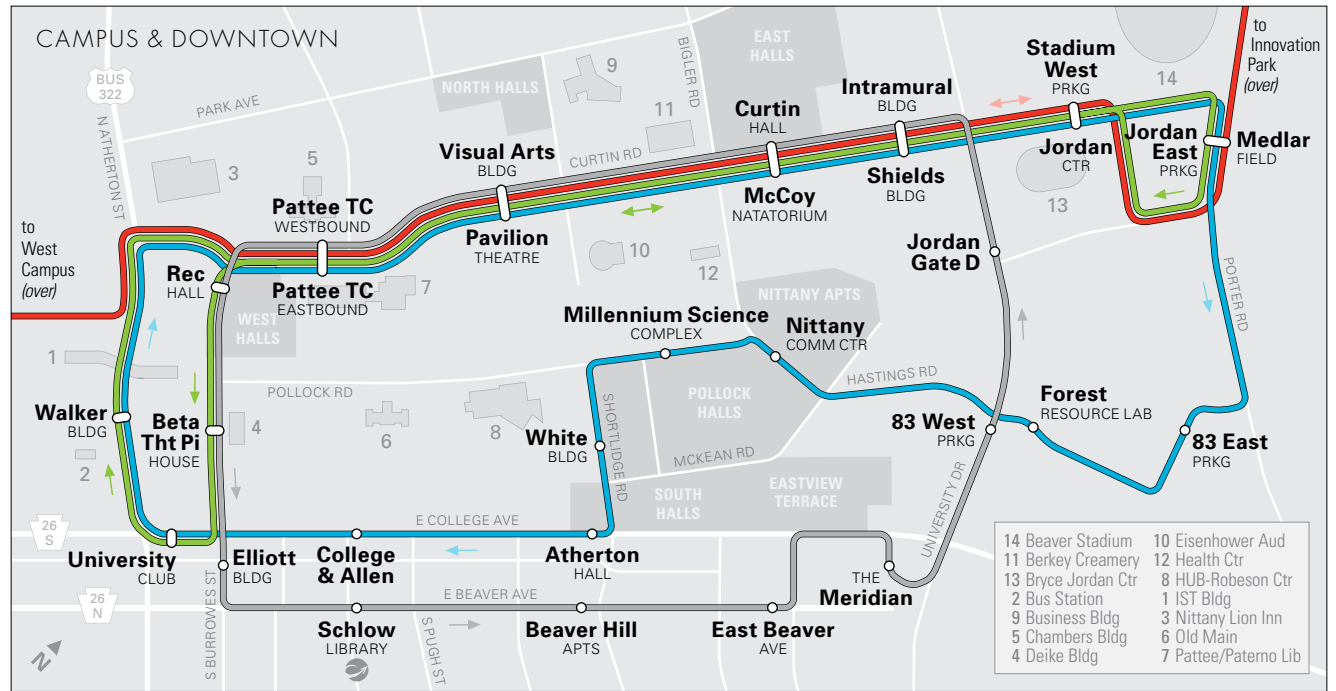

Routes

- BLUE LOOP**
Travels clockwise around Campus & Downtown via College Ave
- WHITE LOOP**
Travels counter-clockwise around Campus & Downtown via Beaver Ave
- RED LINK**
Travels between West Campus and Innovation Park via Curtin Road
- GREEN LINK**
Travels between Campus and the commuter parking lots via Curtin Road

Additional free service is available on Community route HP if you get on and off within these boundaries:

- HP to TOFTREES**
From College & Allen along the BLUE LOOP route to Jordan East, then along the RED LINK route to Visitors Center
- HP to SCENERY PARK**
From Stadium East along the RED LINK route to Pattee Transit Center, then along the WHITE LOOP route to Schlow Library

- 14 Beaver Stadium
- 11 Berkey Creamery
- 13 Bryce Jordan Ctr
- 2 Bus Station
- 9 Business Bldg
- 5 Chambers Bldg
- 4 Deike Bldg
- 10 Eisenhower Aud
- 12 Health Ctr
- 8 HUB-Robeson Ctr
- 1 IST Bldg
- 3 Nittany Lion Inn
- 6 Old Main
- 7 Pattee/Paterno Lib

FIRST BUSES

Time	Destination	Time	Destination
4:45a	Jordan East Parking	9:40p	Jordan East Parking
4:52	College & Allen	9:47	College & Allen
4:55	Pattee Transit Center Eastbound	9:50	Pattee Transit Center Eastbound
5:00	Jordan East Parking	-	-
7:30a	Schlow Library	12:10a	Schlow Library
7:37	Jordan Gate D	12:17	Jordan Gate D
7:43	Pattee Transit Center Westbound	12:23	Pattee Transit Center Westbound
7:50	Schlow Library	-	-